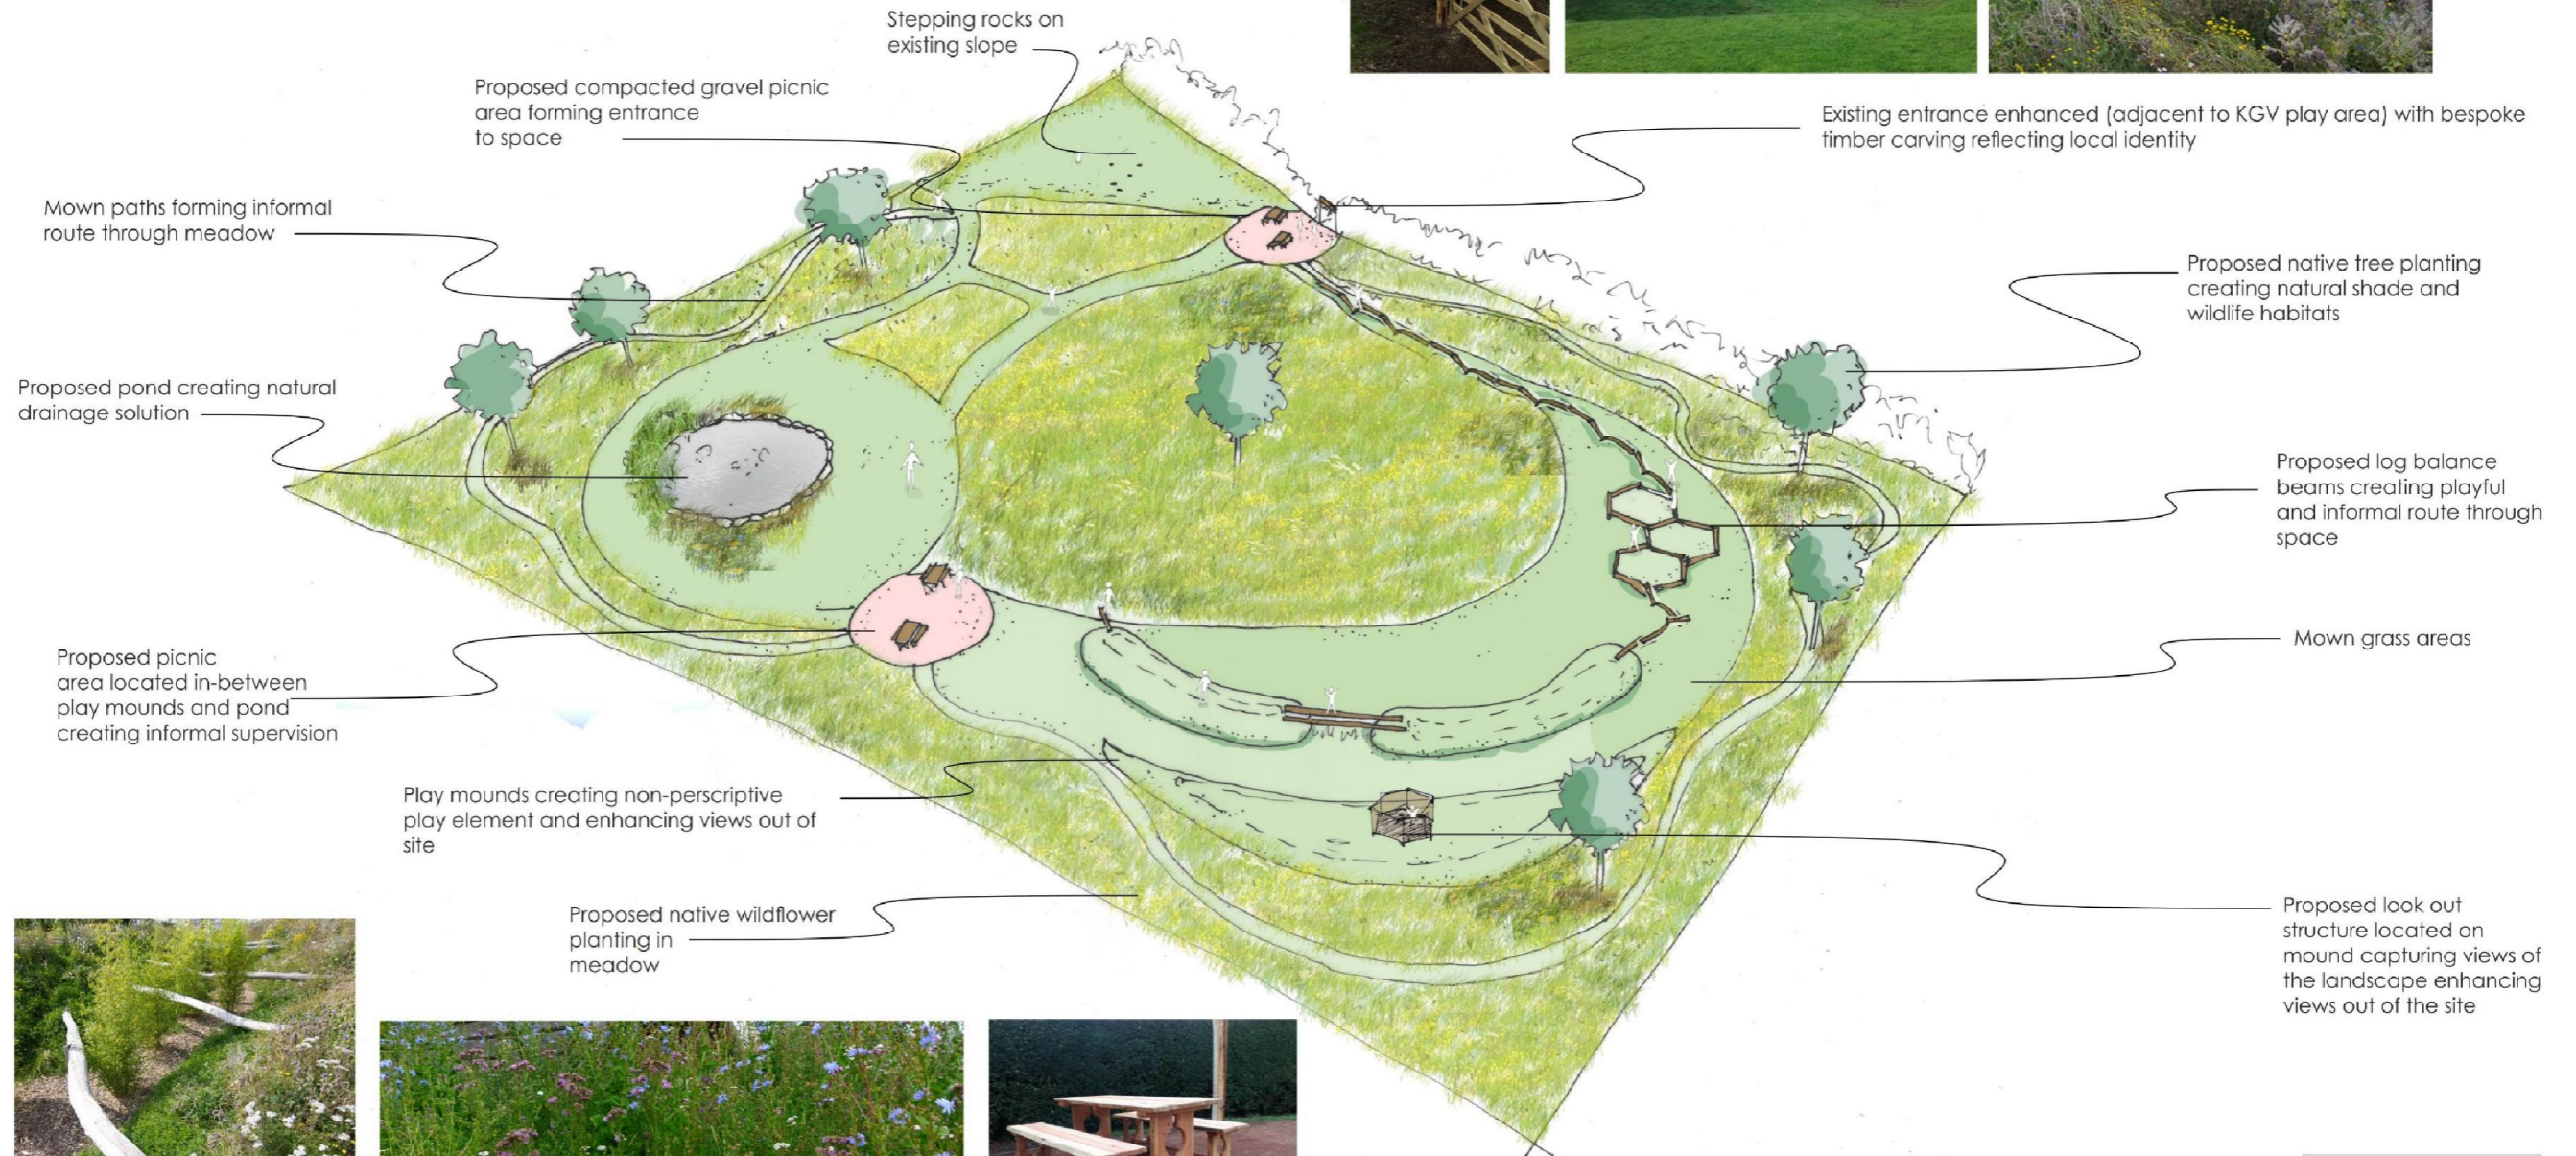

Proposed scheme

The aim of the design is to create a natural and rich experience featuring wildflowers, non-prescriptive timber play elements, varied landscaping, natural elements, natural drainage, along with formal and informal seating.

TITLE Landscape plan		
DRW NO.	DRW BY	DATE
	NSJ	18/04/2017
CAD FILE 180417		