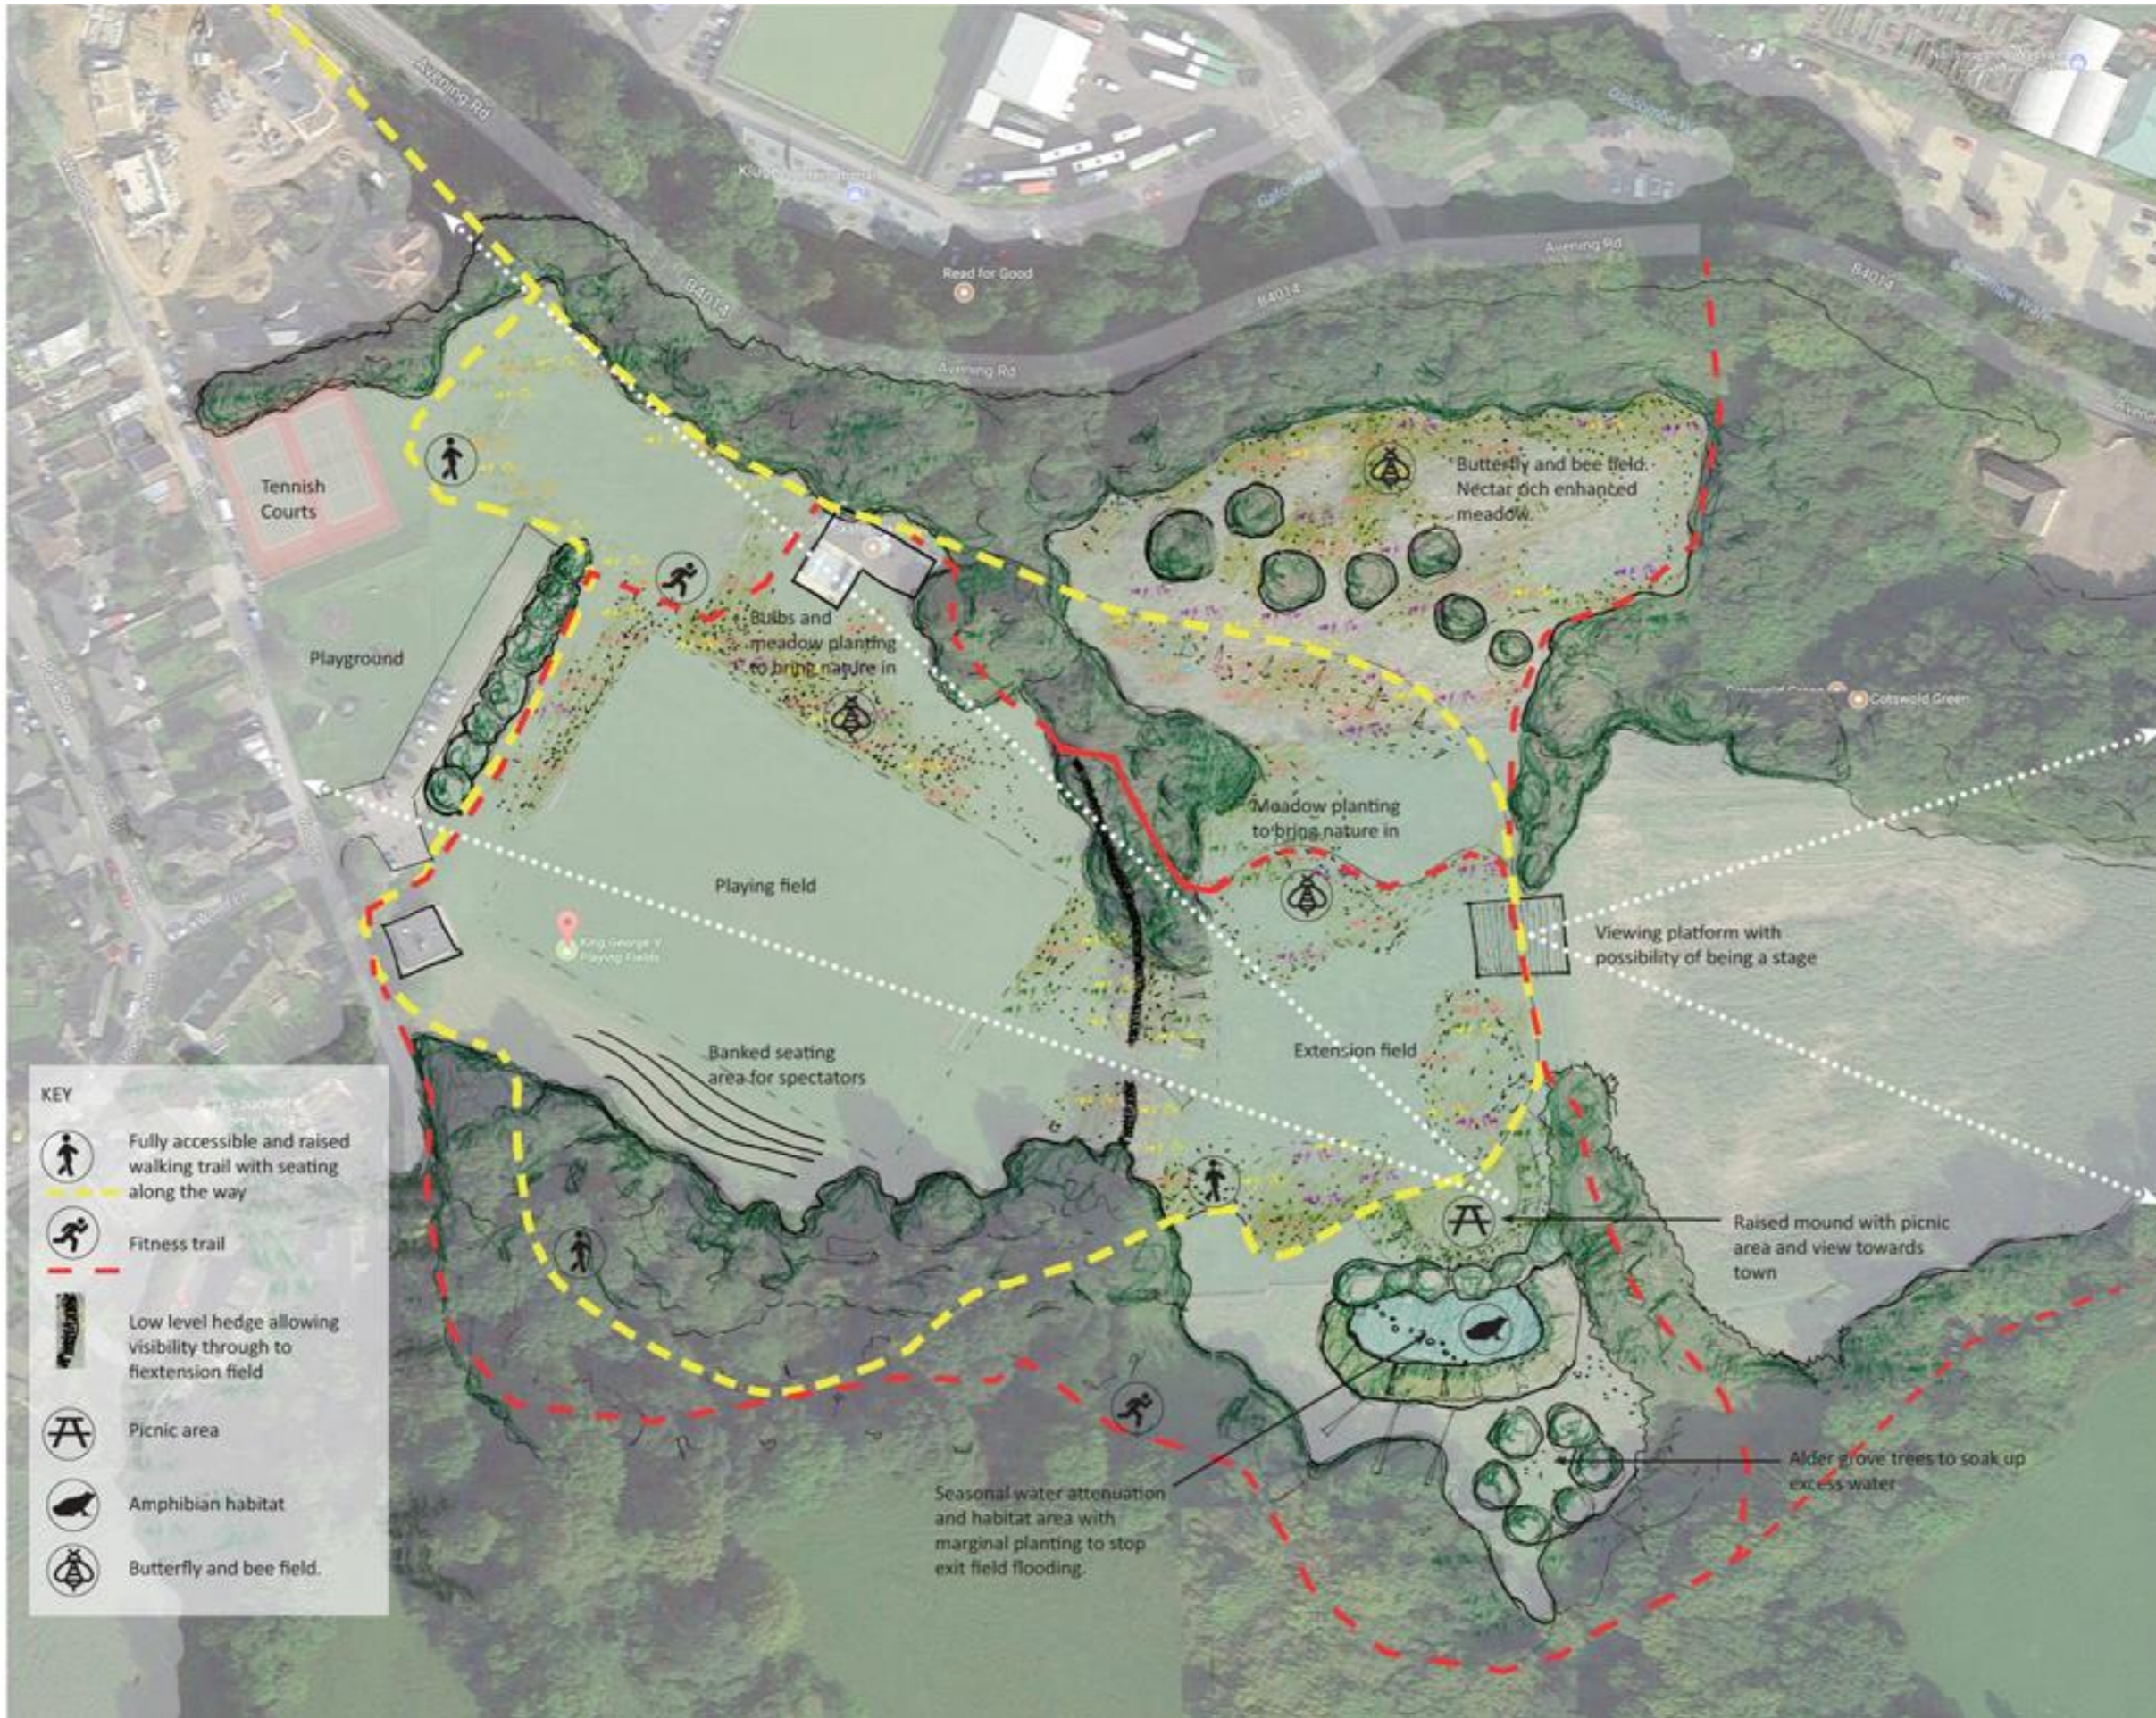

KGV EXTENSION FIELD – INITIAL CONCEPT DESIGN JULY 2017

- KEY**
- Fully accessible and raised walking trail with seating along the way
 - Fitness trail
 - Low level hedge allowing visibility through to extension field
 - Picnic area
 - Amphibian habitat
 - Butterfly and bee field.